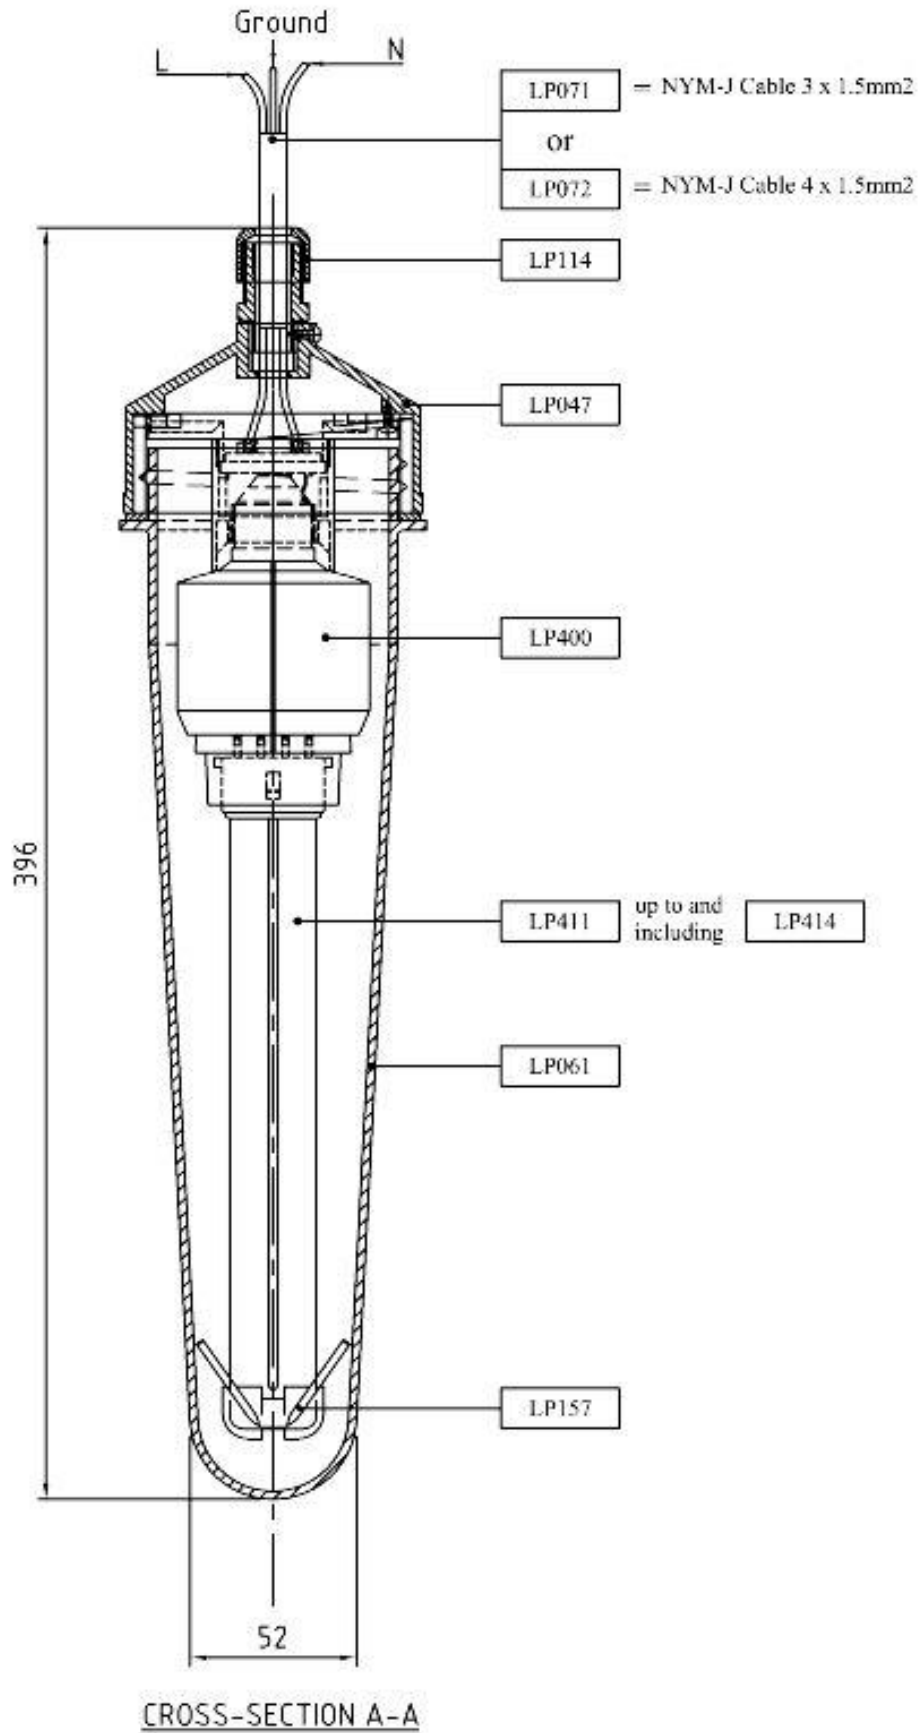

Gasolec VLU IPL-HIP

Gasolec VLU IPL-HIP

Gasolec Code Nr.	#	Description:	
LP411 Up to and including LP414	1	IPL Lamps	 (red) (blue) (green) (white) IPL411 LP412 IPL413 IPL414
LP400	1	IPL Adapter 220-240V 50/60Hz E27	
LP047	1	Fixture VLU-HIP Complete Incl.: LP042 – Fixture VLU-HIP LP055 - Sealing ring Lamp-screw-on-cover LP112 – Cable gland (M16x1,5) complete LP246 - Interior set for Gasolec VLU-Cable or VLU-3 Position or VLU-HIP	
LP061	1	Lamp-screw-on-cover	
LP071 Or LP072	Mtr	NYM-J Cable 3x1,5mm² Or NYM-J Cable 4x1,5mm²	No image.
LP157	1	Lamp Fixation Unit, standard included in each VLU Cable/3-Positions/HIP light unit - This replaces the LP154 -