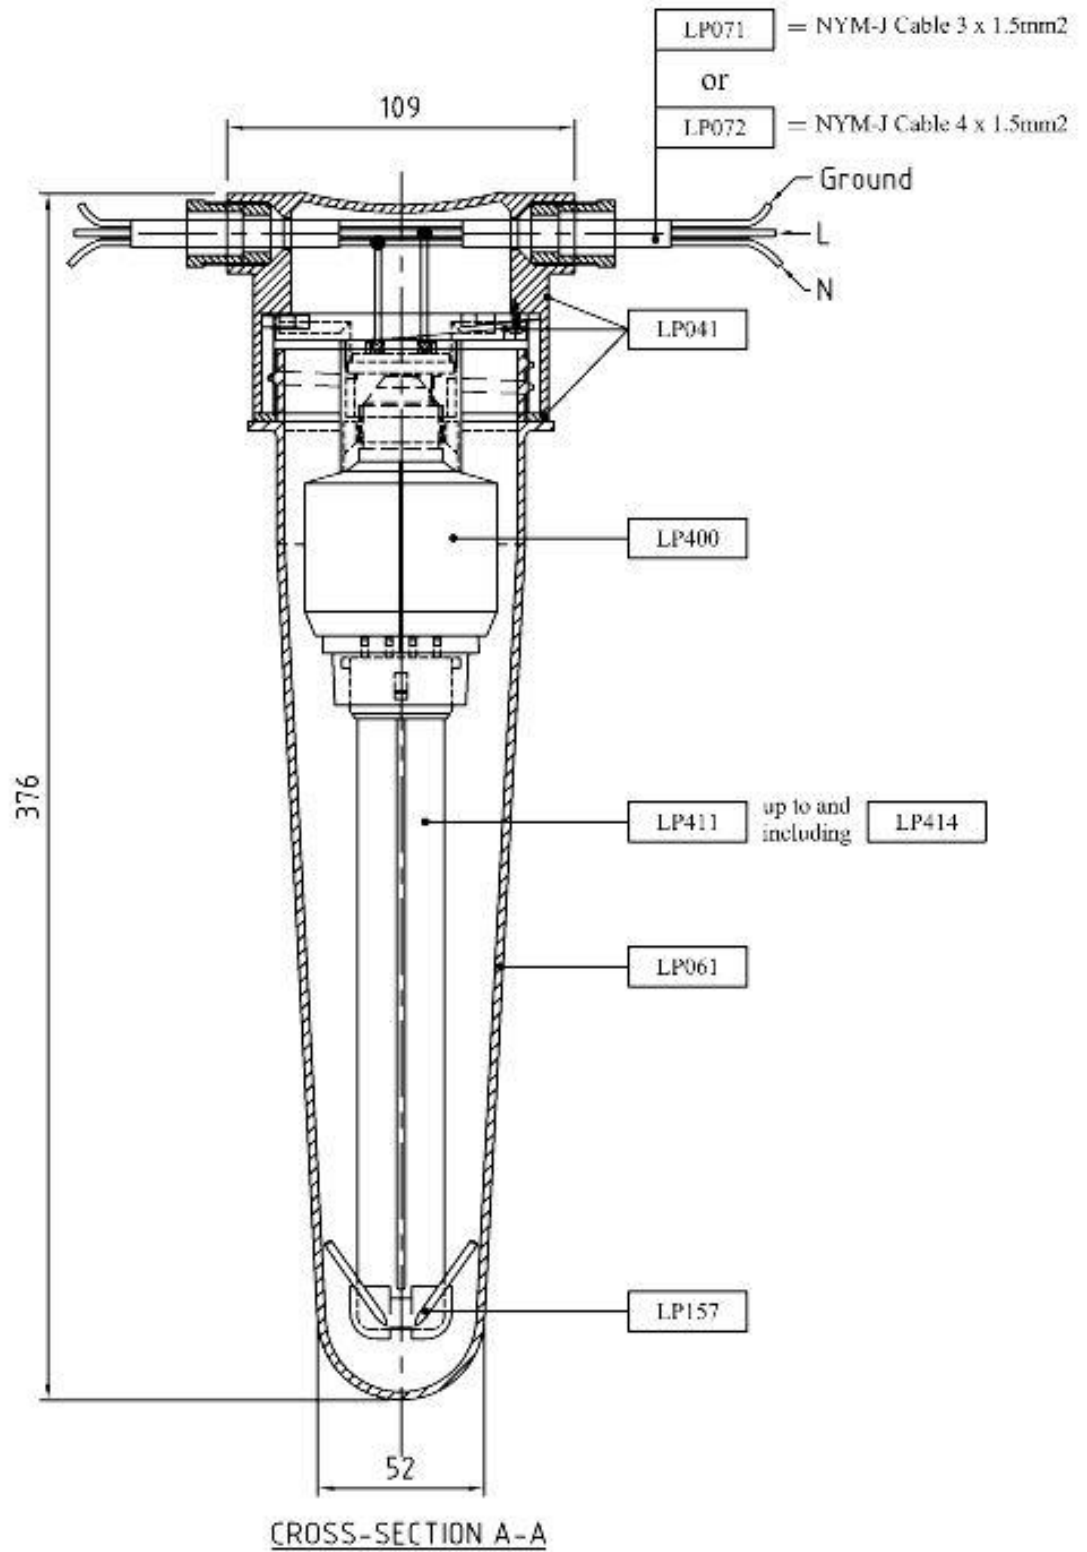

Gasolec VLU IPL-Cable

5

Gasolec VLU IPL-HIP

8

Gasolec VLU IPL-3 Positions

Gasolec VLU IPL-3 Positions

Gasolec VLU IPL-3 Positions

Gasolec Code Nr.	#	Description:	
LP411 Up to and including LP414	1	IPL Lamps	  IPL411 LP412 IPL413 IPL414
LP400	1	IPL Adapter 220-240V 50/60Hz E27	
LP040 Incl.: -LP055 -LP246	1	Fixture VLU-3 positions complete Incl.: -LP055 - Sealing ring for Lamp-screw-on-cover -LP246 - Interior set for Gasolec VLU-Cable or VLU-3 Position or VLU-HIP	
LP061	1	Lamp-screw-on-cover	
LP071 Or LP072	Mtr	NYM-J Cable 3x1,5mm ² Or NYM-J Cable 4x1,5mm ²	No image.
LP157	1	Lamp Fixation Unit, standard included in each VLU Cable/3-Positions/HIP light unit - This replaces the LP154 -	

Gasolec VLU IPL – Cable

Gasolec VLU IPL-Cable

Gasolec VLU IPL-Cable

Gasolec Code Nr.	#	Description:	
LP411 Up to and including LP414	1	IPL Lamps	 
LP400	1	IPL Adapter 220-240V 50/60Hz E27	
LP041 Incl.: -LP055 -LP246	1	Fixture VLU-Cable complete Incl.: -LP055 - Sealing ring for Lamp-screw-on-cover LP246 - Interior set for Gasolec VLU-Cable or VLU-3 Position or VLU-HIP	
LP061	1	Lamp-screw-on-cover	
LP071 Or LP072	M	NYM-J Cable 3x1,5mm ² Or NYM-J Cable 4x1,5mm ²	No image.
LP157	1	Lamp Fixation Unit, standard included in each VLU Cable/3-Positions/HIP light unit - This replaces the LP154 -	