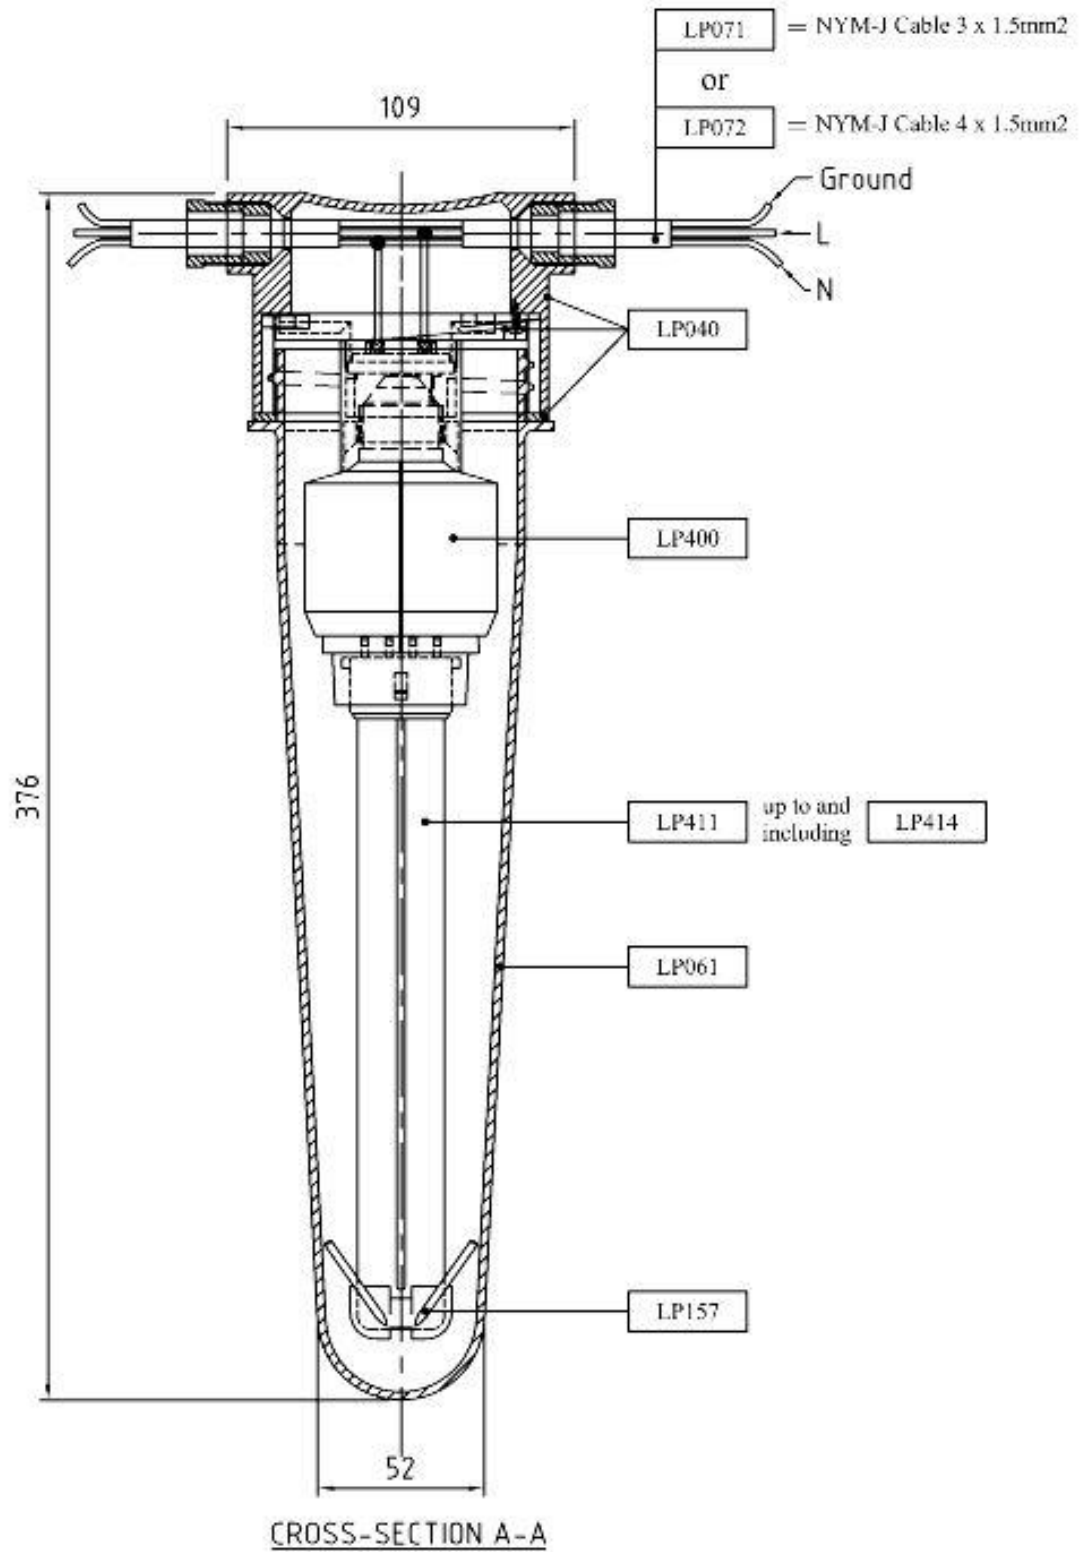

Gasolec VLU IPL-Cable

5

Gasolec VLU IPL-HIP

8

Gasolec VLU IPL-3 Positions

Gasolec VLU IPL-3 Positions

Gasolec VLU IPL-3 Positions

Gasolec Code Nr.	#	Description:	
LP411 Up to and including LP414	1	IPL Lamps	  IPL411 LP412 IPL413 IPL414
LP400	1	IPL Adapter 220-240V 50/60Hz E27	
LP040 Incl.: -LP055 -LP246	1	Fixture VLU-3 positions complete Incl.: -LP055 - Sealing ring for Lamp-screw-on-cover -LP246 - Interior set for Gasolec VLU-Cable or VLU-3 Position or VLU-HIP	
LP061	1	Lamp-screw-on-cover	
LP071 Or LP072	Mtr	NYM-J Cable 3x1,5mm ² Or NYM-J Cable 4x1,5mm ²	No image.
LP157	1	Lamp Fixation Unit, standard included in each VLU Cable/3-Positions/HIP light unit - This replaces the LP154 -	

Gasolec VLU IPL – Cable

Gasolec VLU IPL-Cable

Gasolec VLU IPL-Cable

Gasolec Code Nr.	#	Description:	
LP411 Up to and including LP414	1	IPL Lamps	 
LP400	1	IPL Adapter 220-240V 50/60Hz E27	
LP041 Incl.: -LP055 -LP246	1	Fixture VLU-Cable complete Incl.: -LP055 - Sealing ring for Lamp-screw-on-cover LP246 - Interior set for Gasolec VLU-Cable or VLU-3 Position or VLU-HIP	
LP061	1	Lamp-screw-on-cover	
LP071 Or LP072	M	NYM-J Cable 3x1,5mm ² Or NYM-J Cable 4x1,5mm ²	No image.
LP157	1	Lamp Fixation Unit, standard included in each VLU Cable/3-Positions/HIP light unit - This replaces the LP154 -	