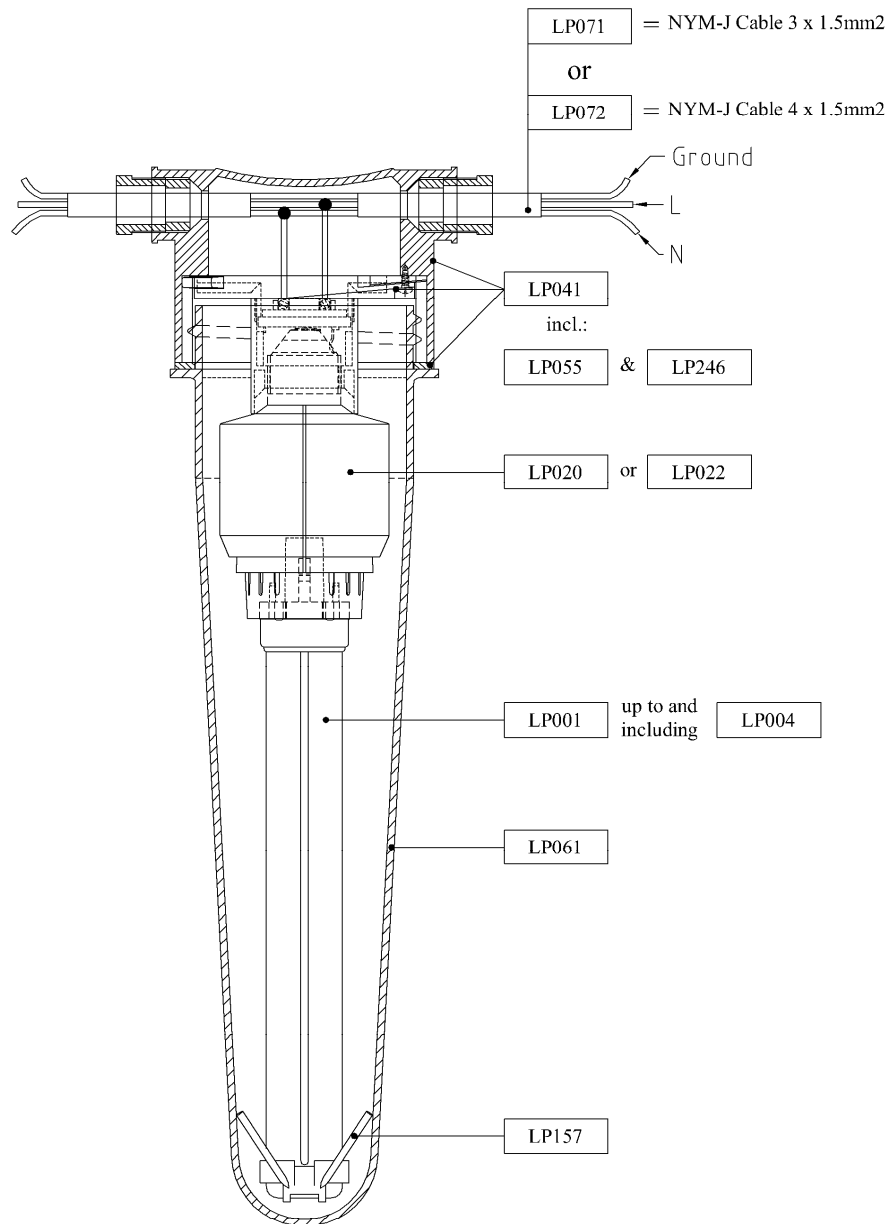

Gasolec VLU Orion-Cable

Gasolec VLU Orion-Cable

Gasolec Code Nr.	#	Description:	
LP001 Up to and including LP004	1	Orionlux Lamps	Orionlux 11 Watt ■ (red) ■ (blue) ■ (green) (white) LP001 LP002 LP003 LP004
LP020 Or LP022	1	Orion Adapter 230/50 E27 Or Orion Adapter 230/60 E27	
LP041 Incl.: -LP055 -LP246	1	Fixture VLU-Cable complete Incl.: -LP055 - Sealing ring for Lamp-screw-on-cover LP246 - Interior set for Gasolec VLU-Cable or VLU-3 Position or VLU-HIP	
LP061	1	Lamp-screw-on-cover	
LP071 Or LP072	M	NYM-J Cable 3x1,5mm² Or NYM-J Cable 4x1,5mm²	No image.
LP157	1	Lamp Fixation Unit, standard included in each VLU Cable/3-Positions/HIP light unit - This replaces the LP154 -