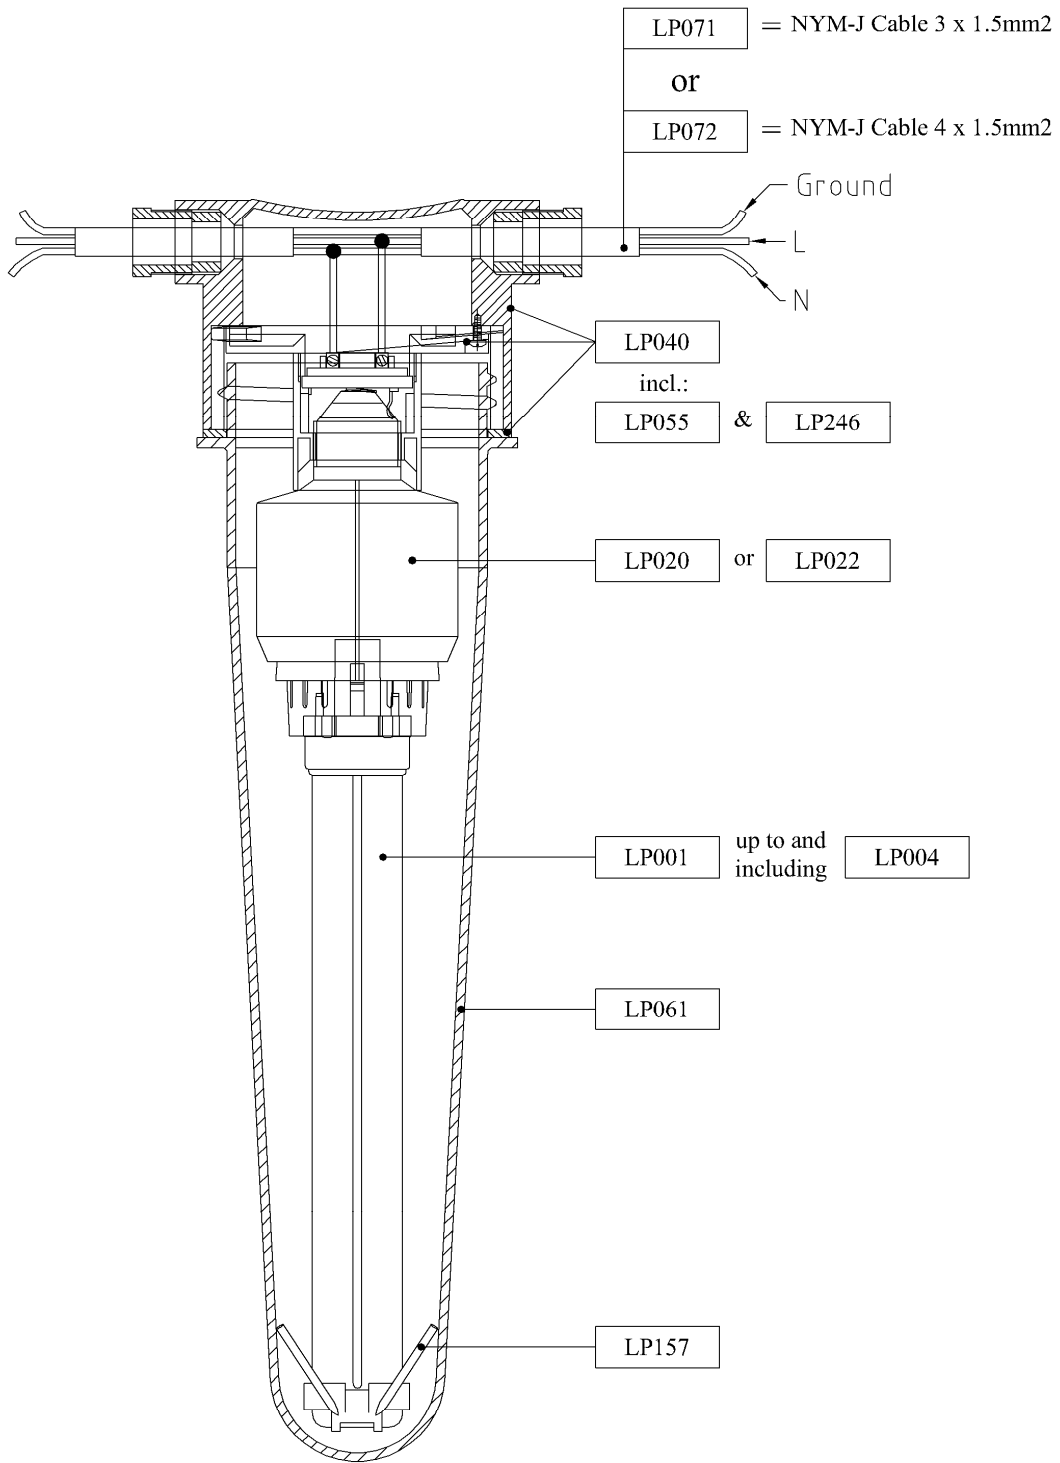

## Gasolec Orion Vertical Light Units

**VLU Orion-3 Positions**

**VLU Orion-Cable**

**VLU Orion-HIP**

**Product:**

**Page:**

**Gasolec VLU Orion-3 Positions**

**2**

**Gasolec VLU Orion-Cable**

**5**

**Gasolec VLU Orion-HIP**

**8**

## Gasolec VLU Orion-3 Positions

## Gasolec VLU Orion-3 Positions

Gasolec Code Nr.	#	Description:	
LP001 Up to and including LP004	1	Orionlux Lamps	<p><b>Orionlux 11 Watt</b></p>  <p> <span style="color: red;">■</span> (red)    <span style="color: blue;">■</span> (blue)    <span style="color: green;">■</span> (green)    <span style="border: 1px solid black; display: inline-block; width: 10px; height: 10px;"></span> (white)         </p> <p> <b>LP001    LP002    LP003    LP004</b> </p>
LP020 Or LP022	1	Orion Adapter 230/50 E27 Or Orion Adapter 230/60 E27	
LP040 Incl.: -LP055 -LP246	1	Fixture VLU-3 positions complete Incl.: -LP055 - Sealing ring for Lamp-screw-on-cover -LP246 - Interior set for Gasolec VLU-Cable or VLU-3 Position or VLU-HIP	
LP061	1	Lamp-screw-on-cover	
LP071 Or LP072	Mtr	NYM-J Cable 3x1,5mm <sup>2</sup> Or NYM-J Cable 4x1,5mm <sup>2</sup>	No image.
LP157	1	Lamp Fixation Unit, standard included in each VLU Cable/3-Positions/HIP light unit - This replaces the LP154 -	