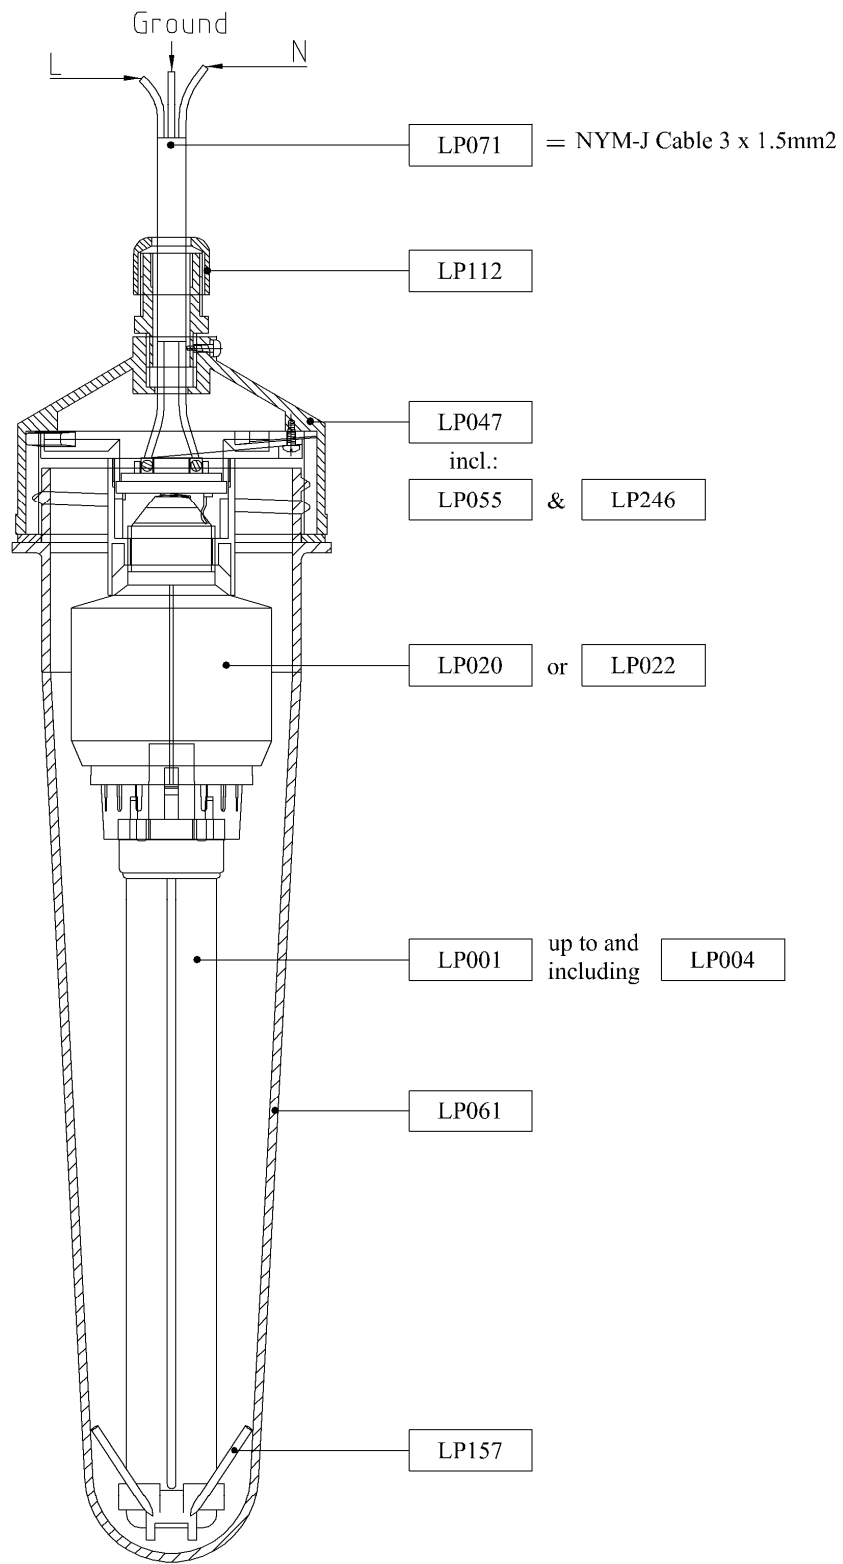

Gasolec VLU Orion-HIP

Gasolec VLU Orion-HIP

Gasolec Code Nr.	#	Description:	
LP001 Up to and including LP004	1	Orionlux Lamps	Orionlux 11 Watt ■ (red) ■ (blue) ■ (green) (white) LP001 LP002 LP003 LP004
LP020 Or LP022	1	Orion Adapter 230/50 E27 Or Orion Adapter 230/60 E27	
LP047	1	Fixture VLU-HIP Complete Incl.: LP042 – Fixture VLU-HIP LP055 - Sealing ring Lamp-screw-on-cover LP112 – Cable gland (M16x1,5) complete LP246 - Interior set for Gasolec VLU-Cable or VLU-3 Position or VLU-HIP	
LP061	1	Lamp-screw-on-cover	
LP071 Or LP072	Mtr	NYM-J Cable 3x1,5mm² Or NYM-J Cable 4x1,5mm²	No image.
LP157	1	Lamp Fixation Unit, standard included in each VLU Cable/3-Positions/HIP light unit - This replaces the LP154 –